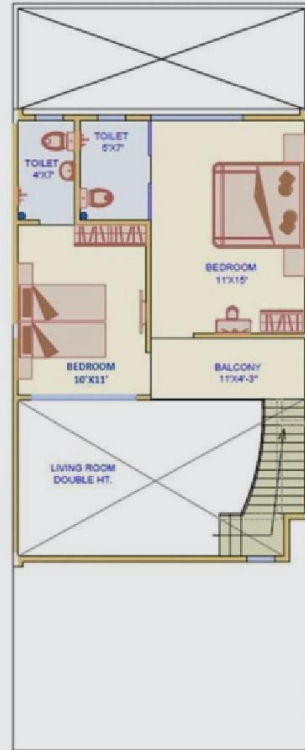

<<< ROAD >>>

ENTRY EXIT

<<< ROAD >>>

NIRVANA
Gladiolus
LAYOUT PLAN

- A - TYPE
- B - TYPE
- C - TYPE

GROUND FLOOR

FIRST FLOOR

Bungalow Feature

- 16 Feet Height
- 3 Master Bed Rooms
- 2 Car Parking
- Garden / Deck
- Spacious Villas
- Fully Loaded Club House

Traditional British Themed Royal Club Featuring European & Japanese Theme Lounge Area

- Pool side Live Screening
- Attractive Entrance Gate
- Restaurant & Cafeteria
- Lavish Banquet Hall
- Kitchen
- Meditation Zone
- Kids Pool
- Swimming Pool
- Jacuzzi
- Shower area
- Gymnasium
- Party Lawn
- Service Counter
- Outdoor Play Area
- Indoor Play Area
- Library
- Changing Rooms
- Open Activity Area
- Discotheque